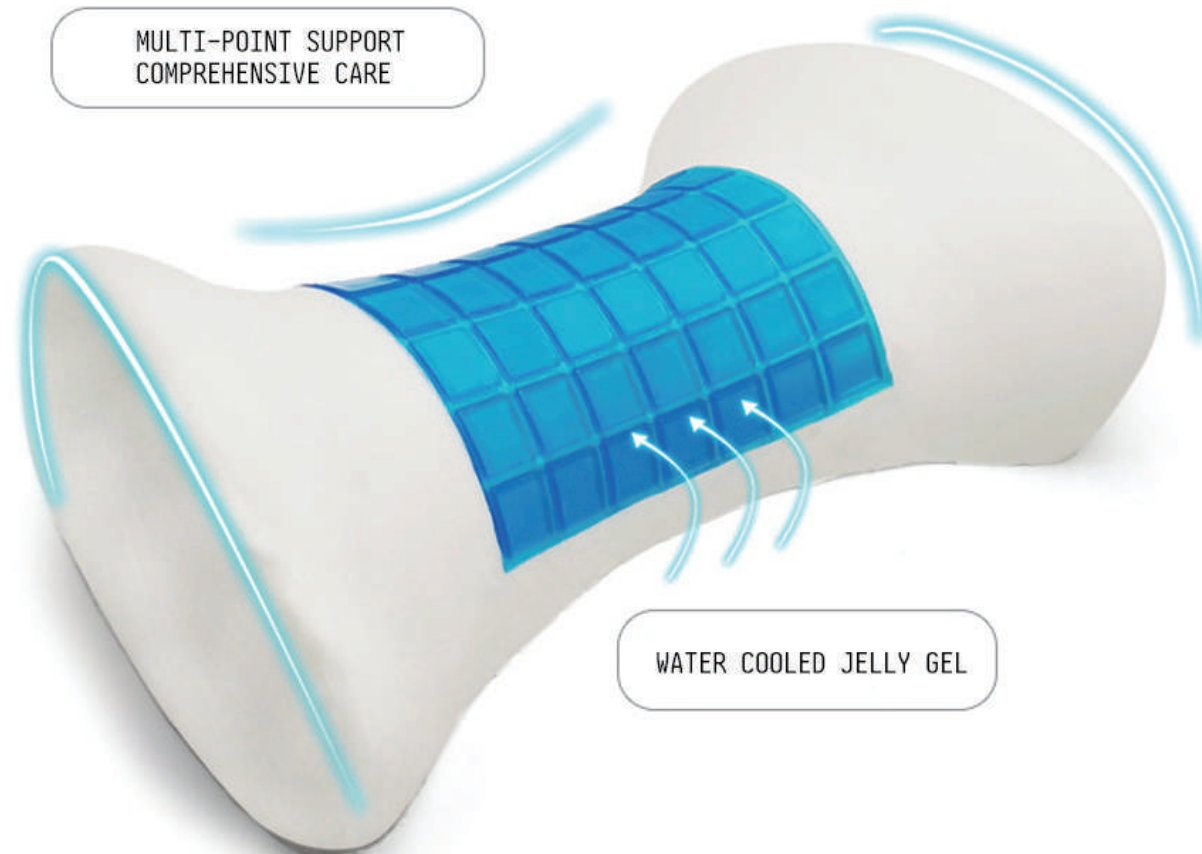

- Press slow rebound care waist
- Full support radian design
- Unique three-dimensional massage point
- Zipper design for easy cleaning
- High elastic straps prevent the seat from falling off
- Be considerate and support you everywhere

Fashionable cotton office cushion, slow rebound memory cushion, chair backrest, car seat cushion

MEMORY COTTON CAT BELLY PILLOW

Memory cotton slow rebound cervical sleep
memory pillow cat belly pillow

MEMORY COTTON SLEEP PILLOW

Cross section height 8cm
Gram inside 420g

hardness Hard and soft
Usage scenarios Before going to bed

REFRESHING GEL NEW UPGRADE

SCIENTIFIC ZONING/MULTI-POINT SUPPORT/FREE TURNING

MULTI-POINT SUPPORT
COMPREHENSIVE CARE

WATER COOLED JELLY GEL

CYLINDRICAL BONE ROUND MEMORY PILLOW

Slow rebound cylindrical joint pillow for cervical spine round pillow round candy pillow for cervical neck pillow memory pillow

ERGONOMICALLY DESIGNED WAIST CUSHION