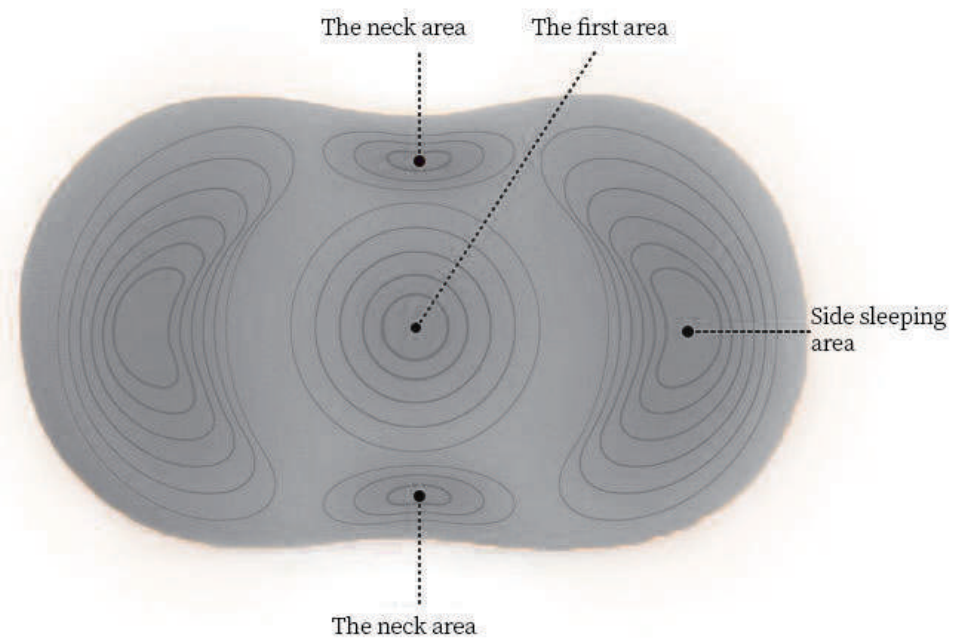

MEMORY COTTON CAT BELLY PILLOW

Memory cotton slow rebound cervical sleep
memory pillow cat belly pillow