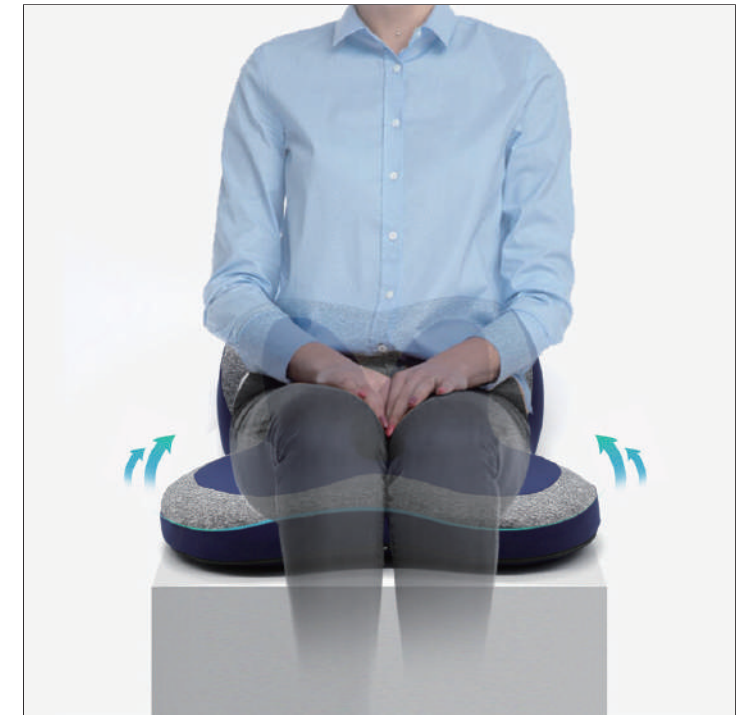

GOOD SLEEP

EFFECTIVE RELIEF BODY COMFORT
LET YOU KEEP GOOD HABITS ALL THE TIME

MEMORY COTTON JAPANESE PETAL CUSHION

Summer memory cotton Japanese petal cushion office chair cushion car seat cushion waist integral fart cushion

Sit comfortably with your legs down

Adjust your sitting position to get rid of leg tapping

Fit the lumbar curve to protect the lumbar spine
Comfortable waist protector to fit the waist

COTTON SLOW REBOUND MEMORY PILLOW

- Press slow rebound care waist
- Full support radian design
- Unique three-dimensional massage point
- Zipper design for easy cleaning
- High elastic straps prevent the seat from falling off
- Be considerate and support you everywhere

Reduce neck and back pain: Proven silhouette design perfectly supports and aligns your head, neck, shoulders and back.

Ergonomically designed, the side openings provide a resting place for your arms and are kept at an Angle so your shoulders don't bend over in front of you.