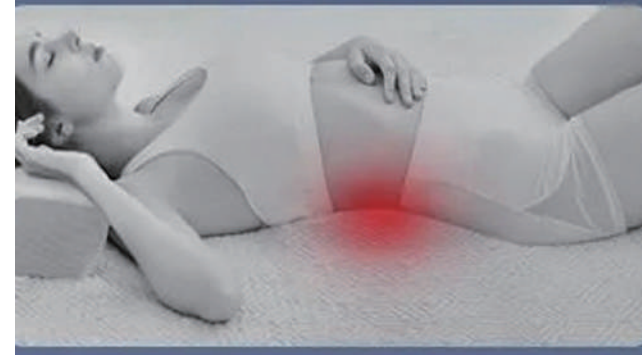

WATER COOLED JELLY GEL

CYLINDRICAL BONE ROUND MEMORY PILLOW

Slow rebound cylindrical joint pillow for cervical spine round pillow round candy pillow for cervical neck pillow memory pillow

ERGONOMICALLY DESIGNED WAIST CUSHION

Waist cushion bed sleep waist by human engineering design lumbar 3D waist pillow

PEARL COTTON

Sleeping on the soft side doesn't hurt your waist

BUCKWHEAT SHELL

Hard, supportive foot
Good permeability

HIPPO 3D AIR MESH LUMBAR PILLOW

ergonomics design

Idle Hippo 3D Air Mesh Lumbar Pillow for Sleeping, Adjustable Height Lower Back Support Pillow Waist Sciatic Pain Relief Cushion for Bed Rest - Side, Back and Stomach Sleepers, Extra Large

Often applicable to some personnel

A pregnant woman ★

Office worker ★

The elderly ★

The driver ★

3D Air Mesh Lumbar Pillow

-  3D support to fill gaps
-  Fit closely by function partition
-  Adjust the height by removable roundal