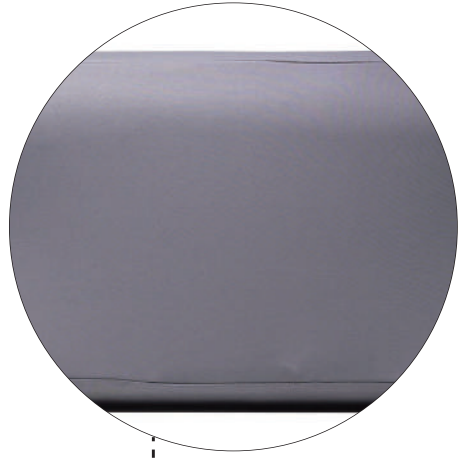

GEL MEMORY HIGH AND LOW PILLOW

Premium & durable pillow
Unlike other plush fiber is non-star,
Our memory foam will not go flat after 6
months and can always achieve an awesome
balance between support and soft

Use cool gel to make
your sleep at a comfortable
temperature on every hot summer night