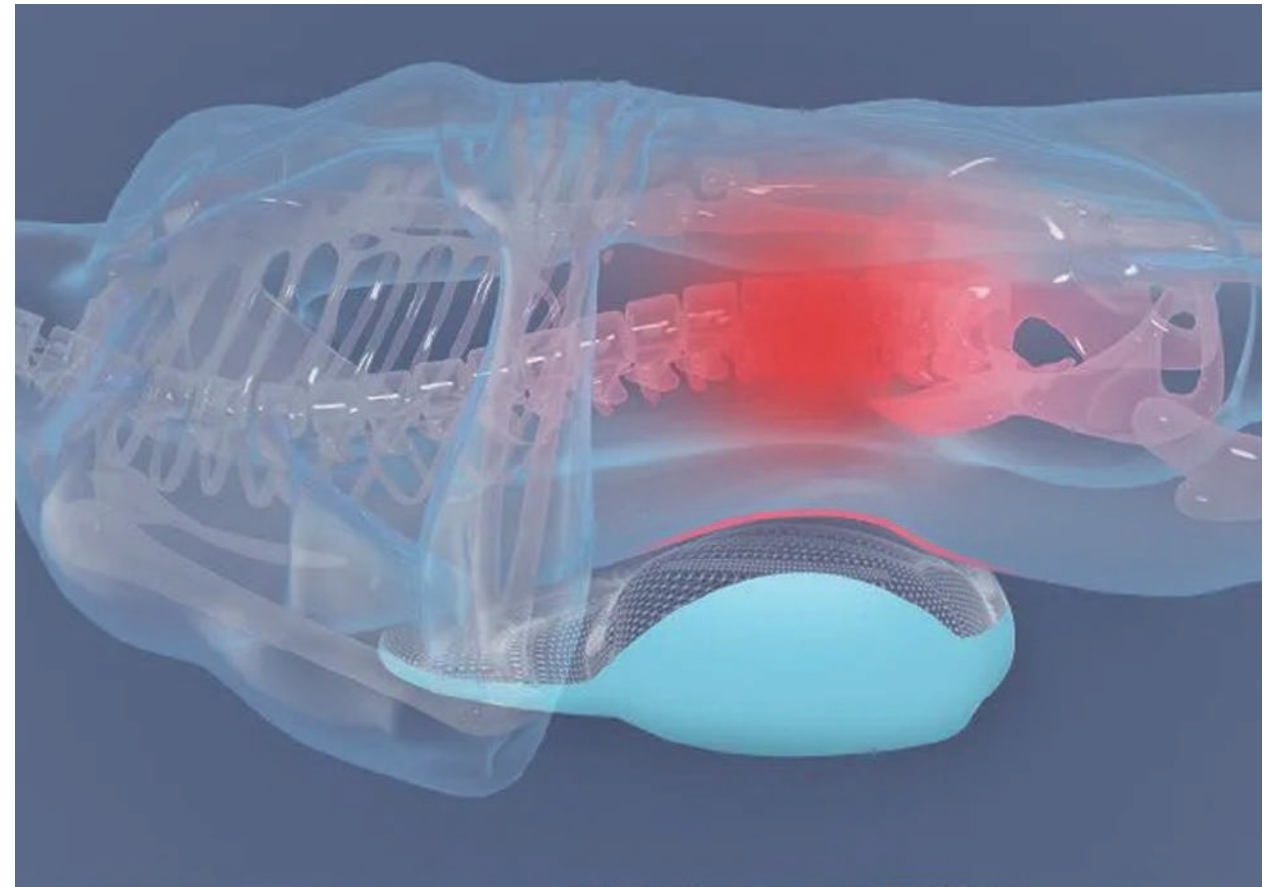

WATER COOLED JELLY GEL

CYLINDRICAL BONE ROUND MEMORY PILLOW

Slow rebound cylindrical joint pillow for cervical spine round pillow round candy pillow for cervical neck pillow memory pillow

ERGONOMICALLY DESIGNED WAIST CUSHION

Waist cushion bed sleep waist by human engineering design lumbar 3D waist pillow

PEARL COTTON

Sleeping on the soft side doesn't hurt your waist

BUCKWHEAT SHELL

Hard, supportive foot
Good permeability

HIPPO 3D AIR MESH LUMBAR PILLOW

ergonomics design

Idle Hippo 3D Air Mesh Lumbar Pillow for Sleeping, Adjustable Height Lower Back Support Pillow Waist Sciatic Pain Relief Cushion for Bed Rest - Side, Back and Stomach Sleepers, Extra Large

Often applicable to some personnel

A pregnant woman ★

Office worker ★

The elderly ★

The driver ★

3D Air Mesh Lumbar Pillow

-  3D support to fill gaps
-  Fit closely by function partition
-  Adjust the height by removable roundal