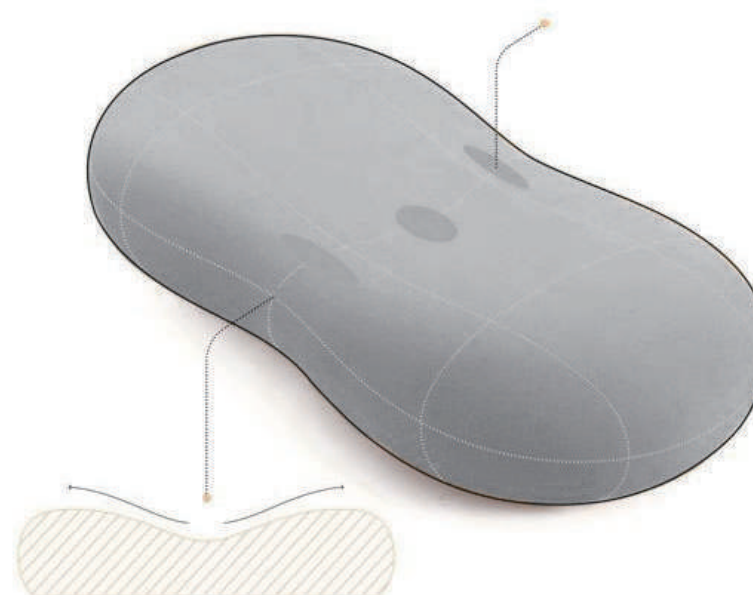

MEMORY COTTON CAT BELLY PILLOW

Memory cotton slow rebound cervical sleep
memory pillow cat belly pillow