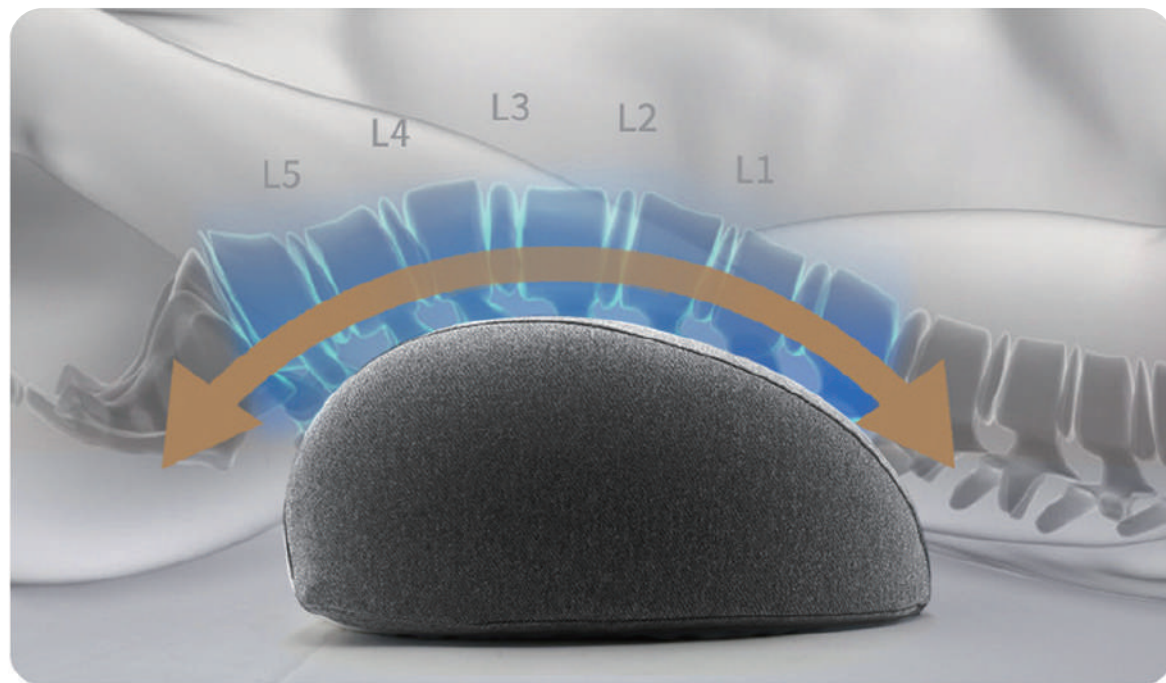

Sit comfortably with your legs down

Adjust your sitting position to get rid of leg tapping

Fit the lumbar curve to protect the lumbar spine
Comfortable waist protector to fit the waist

COTTON SLOW REBOUND MEMORY PILLOW

- Press slow rebound care waist
- Full support radian design
- Unique three-dimensional massage point
- Zipper design for easy cleaning
- High elastic straps prevent the seat from falling off
- Be considerate and support you everywhere

Fashionable cotton office cushion, slow rebound memory cushion, chair backrest, car seat cushion

MEMORY COTTON CAT BELLY PILLOW

Memory cotton slow rebound cervical sleep
memory pillow cat belly pillow

MEMORY COTTON SLEEP PILLOW

Cross section height 8cm
Gram inside 420g

hardness Hard and soft
Usage scenarios Before going to bed

REFRESHING GEL NEW UPGRADE

SCIENTIFIC ZONING/MULTI-POINT SUPPORT/FREE TURNING

MULTI-POINT SUPPORT
COMPREHENSIVE CARE