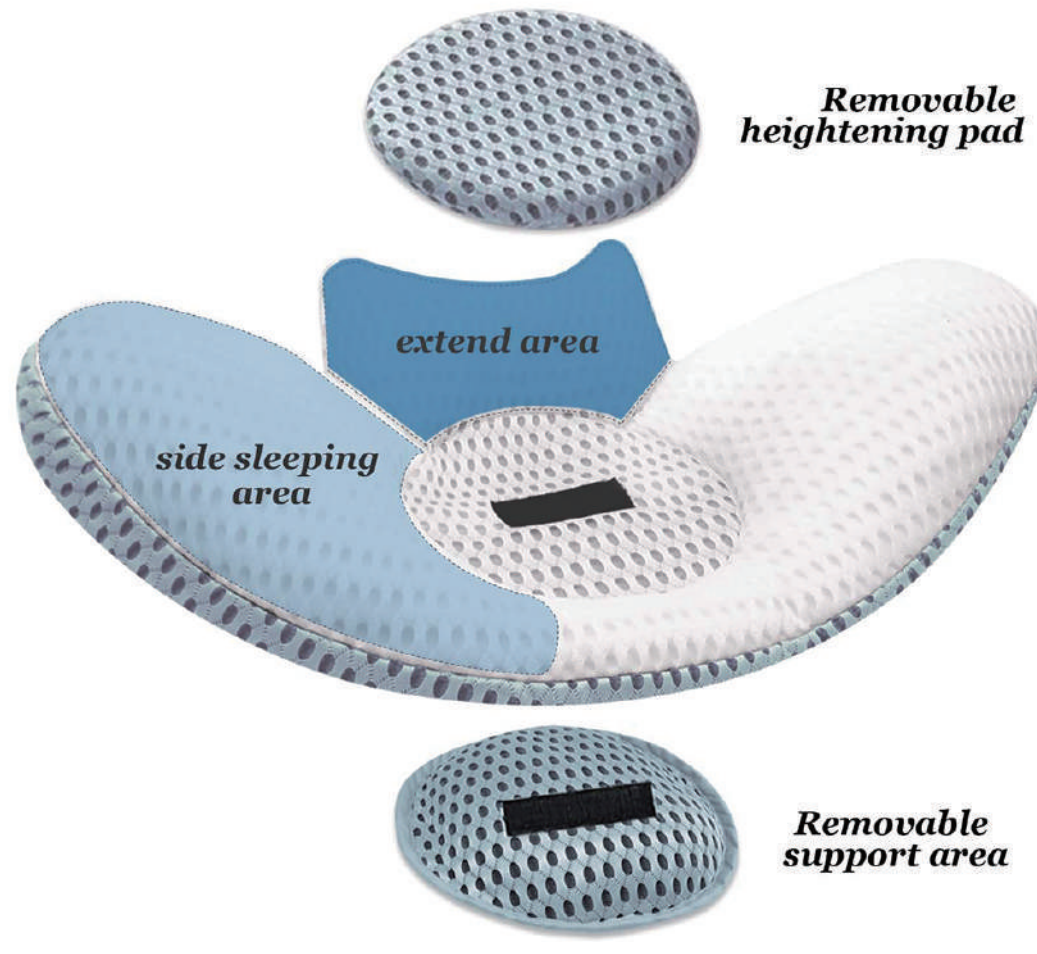

WATER COOLED JELLY GEL

CYLINDRICAL BONE ROUND MEMORY PILLOW

Slow rebound cylindrical joint pillow for cervical spine round pillow round candy pillow for cervical neck pillow memory pillow

ERGONOMICALLY DESIGNED WAIST CUSHION

Waist cushion bed sleep waist by human engineering design lumbar 3D waist pillow

PEARL COTTON

Sleeping on the soft side doesn't hurt your waist

BUCKWHEAT SHELL

Hard, supportive foot
Good permeability

HIPPO 3D AIR MESH LUMBAR PILLOW

ergonomics design

Idle Hippo 3D Air Mesh Lumbar Pillow for Sleeping, Adjustable Height Lower Back Support Pillow Waist Sciatic Pain Relief Cushion for Bed Rest - Side, Back and Stomach Sleepers, Extra Large

Often applicable to some personnel

A pregnant woman ★

Office worker ★

The elderly ★

The driver ★

3D Air Mesh Lumbar Pillow

-  3D support to fill gaps
-  Fit closely by function partition
-  Adjust the height by removable roundal