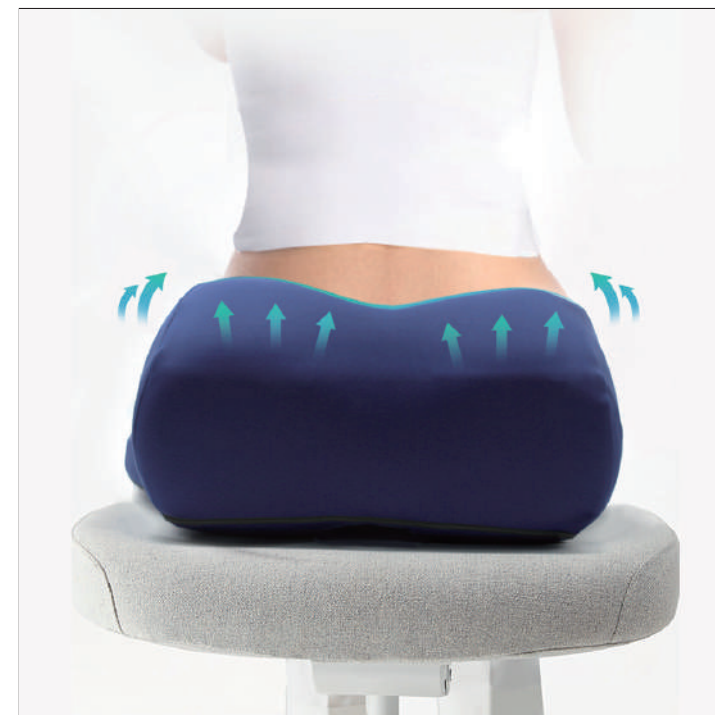

GOOD SLEEP

EFFECTIVE RELIEF BODY COMFORT
LET YOU KEEP GOOD HABITS ALL THE TIME

MEMORY COTTON JAPANESE PETAL CUSHION

Summer memory cotton Japanese petal cushion office chair cushion car seat cushion waist integral fart cushion

Sit comfortably with your legs down

Adjust your sitting position to get rid of leg tapping

Fit the lumbar curve to protect the lumbar spine
Comfortable waist protector to fit the waist

COTTON SLOW REBOUND MEMORY PILLOW

- Press slow rebound care waist
- Full support radian design
- Unique three-dimensional massage point
- Zipper design for easy cleaning
- High elastic straps prevent the seat from falling off
- Be considerate and support you everywhere

Often applicable to some personnel

A pregnant woman ★

Office worker ★

The elderly ★

The driver ★

3D Air Mesh Lumbar Pillow

-  3D support to fill gaps
-  Fit closely by function partition
-  Adjust the height by removable roundal